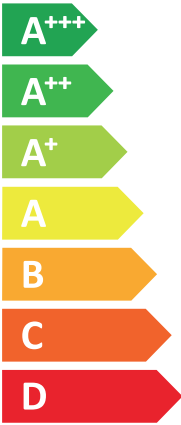

ENERG  
енергия · ενέργεια

**VISSMANN**

**VITOCAL 222-A, AWOT-M-E 221.A06**

**A++**

**A+**

Two icons representing sound power levels. The top icon shows a speaker inside a house with the text '39 dB' below it. The bottom icon shows a speaker outside a house with the text '54 dB' below it.

A legend for the power output zones, showing three colored squares with corresponding power values: a dark blue square for '5 kW', a medium blue square for '6 kW', and a light blue square for '3 kW'.

2019