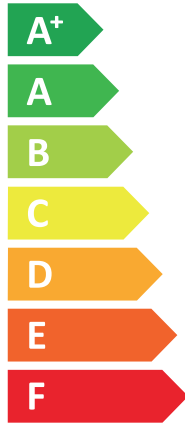

ENERG  
енергия · ενέργεια

**VISSMANN**

**VITOCAL 222-A, AWOT-M-E 221.A06**

**A++**

**A+**

Two icons representing sound power levels. The top icon shows a speaker inside a house with the text '39 dB' below it. The bottom icon shows a speaker outside a house with the text '54 dB' below it.

A legend for the power output zones, showing three colored squares with corresponding power values: a dark blue square for '5 kW', a medium blue square for '6 kW', and a light blue square for '3 kW'.

2019